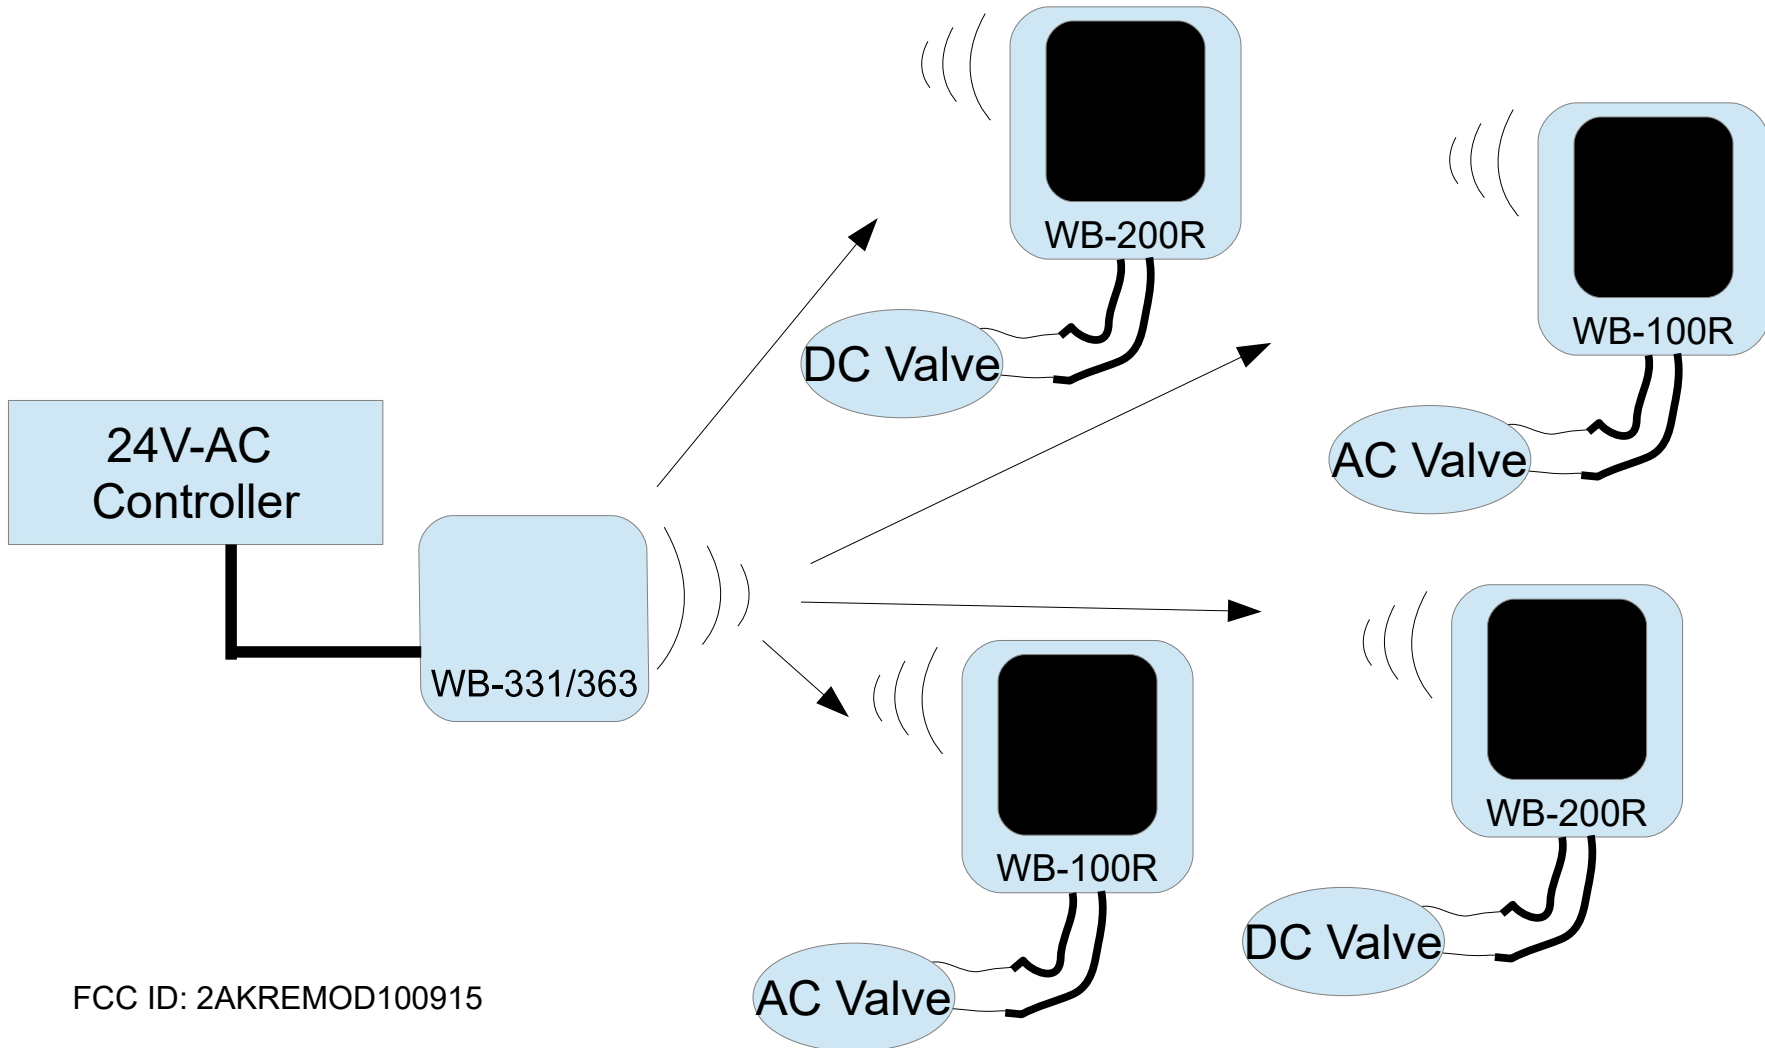

Wireless Bridge WB-331/363

www.aivaka.com

WB-331 creates a wireless connection between a 24V-AC controller and up to 31 different AC or DC valves. Each valve would require its own receiver to communicate with WB-331.

WB-331 can be used in multi-zone applications where wiring between valves and controller is either not economical or possible to do, or to replace a cut or damaged wire.

WB-363 can handle up to 63 different zones with similar specifications of WB-331.

- Free ISM radio band
- No WiFi, No Bluetooth, No Cell Phone
- Over 2600 feet of range
- No more wires between controller & valves
- No more digging or trenching
- Connect DC & AC valves to the controller
- Replacement for a cut or damaged wires
- No need to program anything, just plug & play
- No changing batteries, Ever

Wireless Bridge WB-331/363

**Wireless Connection To Up
To 31 (or 63) Different DC or 24V-AC Valves**

FCC ID: 2AKREMOD100915